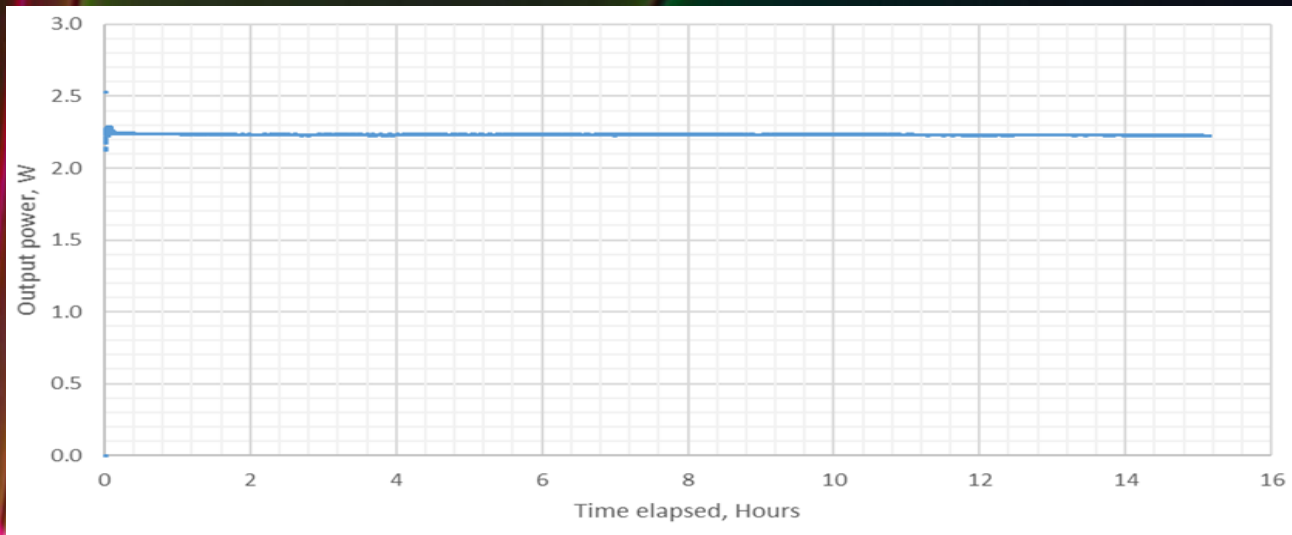

**Solo 1064  
2W**

**Duetto 532  
1W**

**Solo 640  
500mW**

Long-term power stability measured with Thorlabs thermal power meter models S310C & S401C