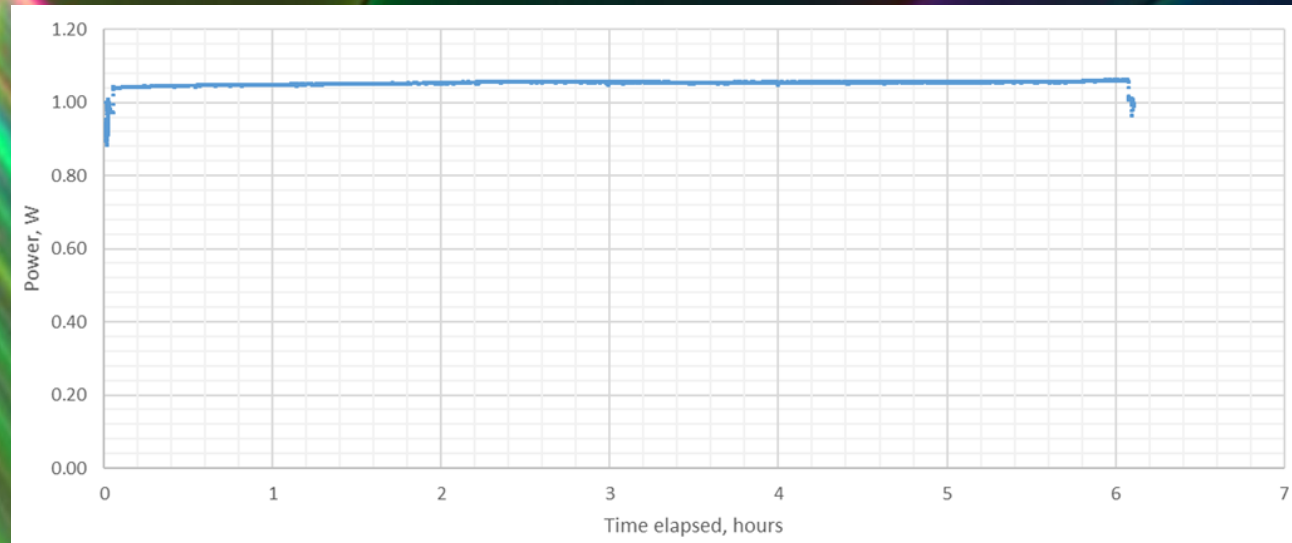

**Solo 1064  
2W**

**Duetto 532  
1W**

**Solo 640  
500mW**

Long-term power stability measured with Thorlabs thermal power meter models S310C & S401C