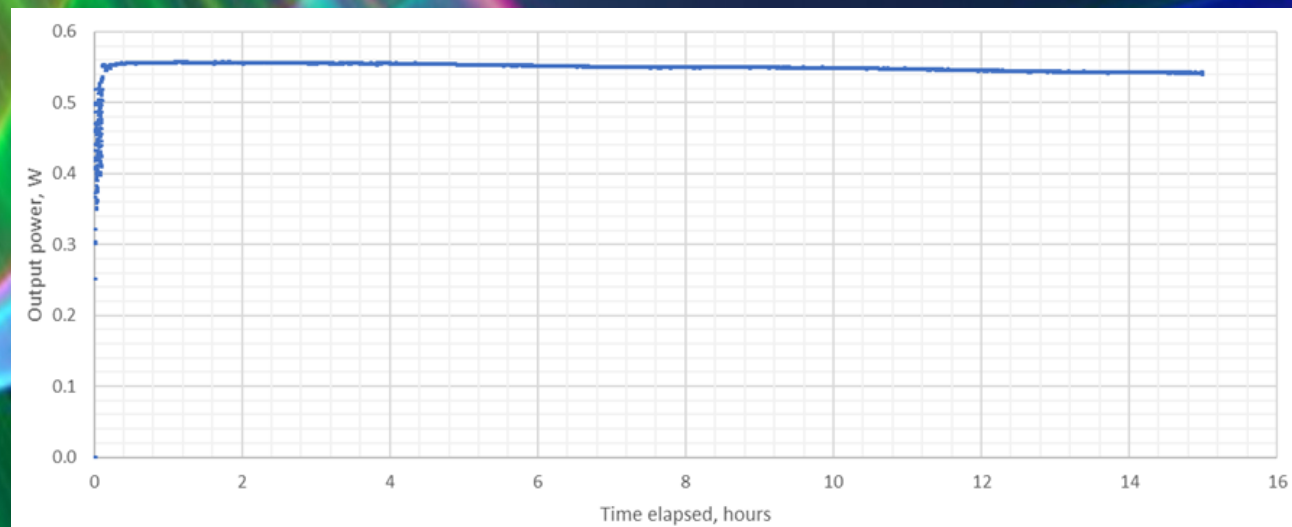

**Solo 1064  
2W**

**Duetto 532  
1W**

**Solo 640  
500mW**

Long-term power stability measured with Thorlabs thermal power meter models S310C & S401C